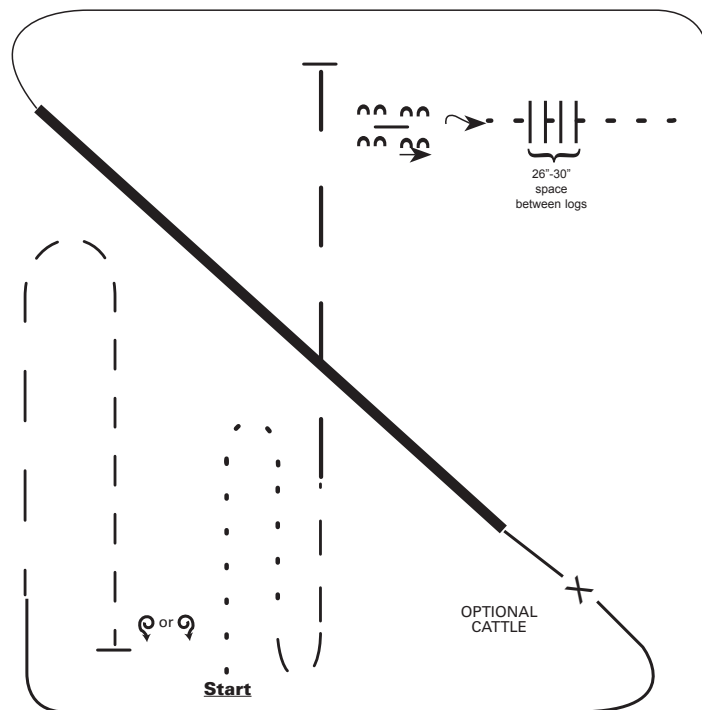

Ranch Riding Pattern #7

1. Walk
2. Trot
3. Extended trot
4. Stop and back
5. Side pass over log right
6. 1/4 turn right, walk over logs
7. Walk
8. Lope left lead
9. Extended lope (left lead)
10. Collect lope, change leads (simple or flying)
11. Lope right lead
12. Trot
13. Stop, one 360 degree turn either direction